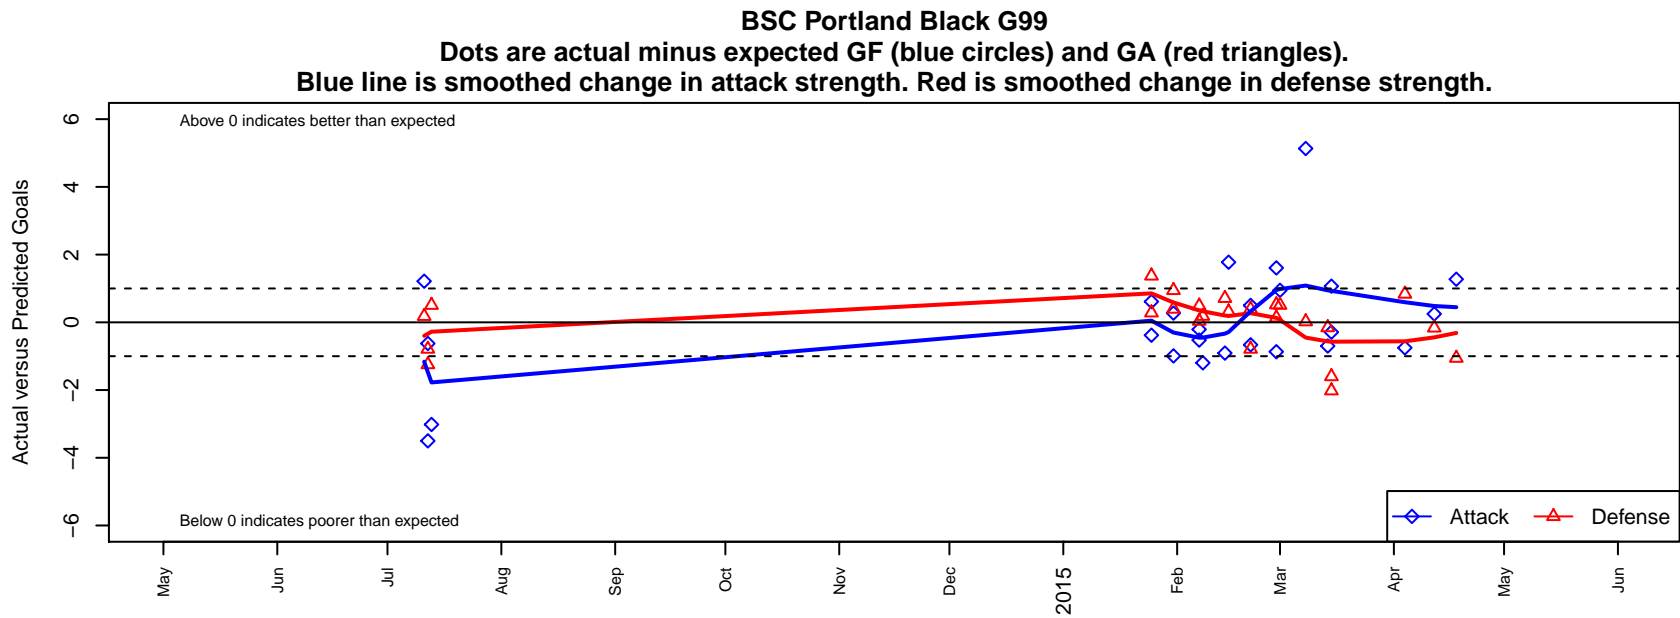

BSC Portland Black G99

Bridlemile SC

Portland, OR

G99 total strength=1486

attack=11.51 defense=10.07

spr league = Win OYS G99 Div 1, Win OYS G9

alt names used:

BSC-OREGON 99G BLACK

BSC Portland 98G Black

BSC Portland 99G Black

BSC Portland 99G Black

Venues played:

2014 PCU Summer Classic U15

2014 Win OYS G99 Division 1

2014 Win OYS G99-8 Premier

2014 OYS State Cup G99

**attack and defense variance (black dot)
relative to other teams
and top 10 in region**

**attack and defense rating
relative to others at age
and all opponents in last 13 months**

**attack and defense rating
relative to others at age
and all opponents in last 13 months**

Performance relative to 13 month average

Performance relative to 13 month average

Distribution of opponents
 Red = Lose zone, Blue = Win zone, Green = Even
 Black line separates win/lose zones

lot. A=Neither has attack advantage, B=Opponent has both attack and defense advantage, C=Opponent has both attack and defense disadvantage, D=Both have