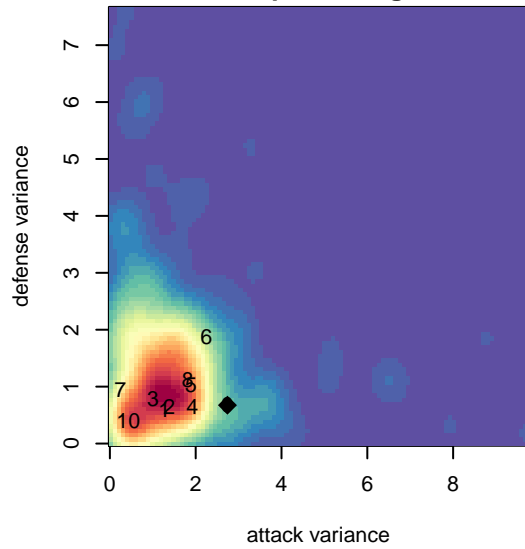

BSC Portland Black G99

Bridlemile SC

Portland, OR

G99 total strength=1486

attack=11.51 defense=10.07

spr league = Win OYS G99 Div 1, Win OYS G9

alt names used:

BSC-OREGON 99G BLACK

BSC Portland 98G Black

BSC Portland 99G Black

BSC Portland 99G Black

Venues played:

2014 PCU Summer Classic U15

2014 Win OYS G99 Division 1

2014 Win OYS G99-8 Premier

2014 OYS State Cup G99

**attack and defense variance (black dot)
relative to other teams
and top 10 in region**

**attack and defense rating
relative to others at age
and all opponents in last 13 months**

**attack and defense rating
relative to others at age
and all opponents in last 13 months**

Performance relative to 13 month average

Performance relative to 13 month average

Distribution of opponents
 Red = Lose zone, Blue = Win zone, Green = Even
 Black line separates win/lose zones

lot. A=Neither has attack advantage, B=Opponent has both attack and defense advantage, C=Opponent has both attack and defense disadvantage, D=Both have